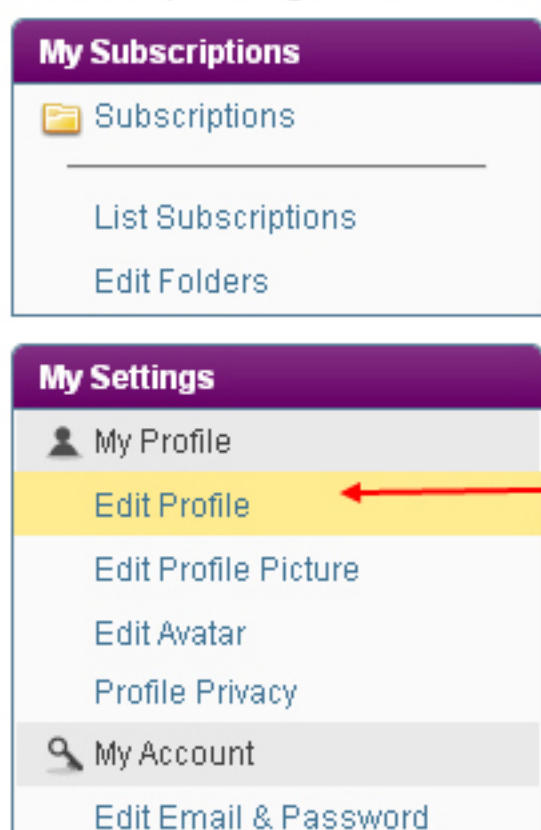

# Change Your Password

1. After you enter the Forum site, click on the Settings tab

2. Look for My Settings box on the left side.

3. Click on Edit Profile

A screenshot of the 'Edit Profile' form. The form is titled 'Edit Profile neudimenxion' and has a purple header. It contains several sections: 'Registration Required Information - All fields are required.', 'Email & Password' with an 'Edit Email & Password' button highlighted by a red arrow, and 'Optional Information - All information will be viewable by other forum members.' The 'Optional Information' section includes a 'Custom User Title' field and a 'Reset' checkbox. A note on the right side of the form states: 'Please click the button below to edit your email address and password. Any changes you've made on this page will not be saved.'